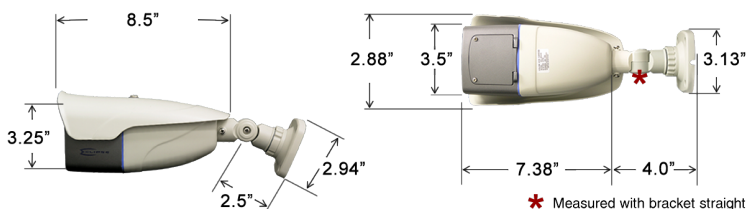

ANALOG
AHD
HIGH DEF

KEY BENEFITS

- 1.37 MEGA PIXEL SENSOR
- DUAL OUTPUT: AHD & ANALOG OSD
- MID RANGE 9-22MM VARIFOCAL MP RATED LENS
- DROP DOWN INSTALLERS PORT
- SMOOTH CONSISTENT LONG RANGE INFRARED
- BRIGHT WHITE DETERRENT STROBE LED
- INDUSTRIAL SURVEILLANCE

Best long range radiant infrared coverage for the price. This premium quality outdoor bullet camera provides users with 720P AHD output or 1200TVL Analog output (OSD Selectable). The built-in infrared array provides exceptionally even and consistent long-distance coverage. The varifocal lens can be adjusted quickly thanks to a weatherproof Installer Port that also conceals an auxiliary video connector for use during installation and the mini-joystick for adjusting the on-screen display (OSD) menu.

SPECIFICATIONS

Video Sensor	1/3" 1.37 Megapixel sensor
Lens	9-22mm Megapixel rated Varifocal lens
Resolution	Digital: 1280x720P Analog: 960H - 1200TVL
IR range	90 - 120 feet / 27-37 meters
IR LED	47 IR LEDS
Video Output	AHD: 720P / 960P BNC CVBS: 1.0 Vp-p Composite Signal (75 Ω)
Electronic Shutter	AUTO/ MANUAL /FLK
Scanning System	Progressive Scan
Minimum Illumination	0.2 LUX (0.0 LUX IR ON)
3D-DNR	OFF / ON (LOW/MIDDLE/HIGH)
Digital WDR	OFF / ON (Level Adjustable) (Long and short exposure)
OSD	Yes
Strobe LED	White strobe LED (enable/disable)
White Balance	AWB/ ATW / PUSH / MANUAL
Back Light Control	OFF / ON
Defog	Digital ON / OFF
TV System	NTSC
Housing	Aluminium alloy
Power Consumption	600mA
Working Temperature	-10°~ to 50°C / -14° +122 °F
Power	12V DC
Dimension(L) (H)	11.38 " x 3.25 " (inches) / 289 x 83 (mm)
Weight	2.2 (lb) / 997.9 (g)