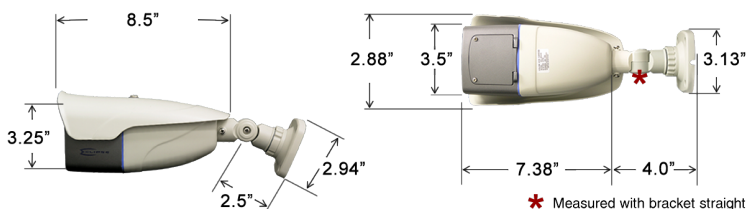

ANALOG
AHD
HIGH DEF

KEY BENEFITS

- 2.43 MEGA PIXEL SENSOR
- DUAL OUTPUT: AHD & ANALOG OSD
- MID RANGE 9-22MM VARIFOCAL MP RATED LENS
- DROP DOWN INSTALLERS PORT
- SMOOTH CONSISTENT LONG RANGE INFRARED
- BRIGHT WHITE DETERRENT STROBE LED
- INDUSTRIAL SURVEILLANCE

Best long range radiant infrared coverage for the price. This premium quality outdoor bullet camera provides users with 1080p AHD output or 1200TVL Analog output (OSD Selectable). The built-in infrared array provides exceptionally even and consistent long-distance coverage. The varifocal lens can be adjusted quickly thanks to a weatherproof Installer Port that also conceals an auxiliary video connector for use during installation and the mini-joystick for adjusting the on-screen display (OSD) menu.

SPECIFICATIONS

Video Sensor	1/3" 2.4 Megapixel sensor
Lens	9-22mm Megapixel rated Varifocal lens
Resolution	Digital: 1480x1080P Analog: 960H - 1200TVL
IR range	90 - 120 feet / 27-37 meters
IR LED	47 IR LEDS
Video Output	AHD: 1080P / 960P BNC CVBS: 1.0 Vp-p Composite Signal (75 Ω)
Electronic Shutter	AUTO/ MANUAL /FLK
Scanning System	Progressive Scan
Minimum Illumination	0.2 LUX (0.0 LUX IR ON)
3D-DNR	OFF / ON (LOW/MIDDLE/HIGH)
Digital WDR	OFF / ON (Level Adjustable) (Long and short exposure)
OSD	Yes
Strobe LED	White strobe LED (enable/disable)
White Balance	AWB/ ATW / PUSH / MANUAL
Back Light Control	OFF / ON
Defog	Digital ON / OFF
TV System	NTSC
Housing	Aluminium alloy
Power Consumption	600mA
Working Temperature	-10°~ to 50°C / -14° +122 °F
Power	12V DC
Dimension(L) (H)	11.38 " x 3.25 " (inches) / 289 x 83 (mm)
Weight	2.2 (lb) / 997.9 (g)