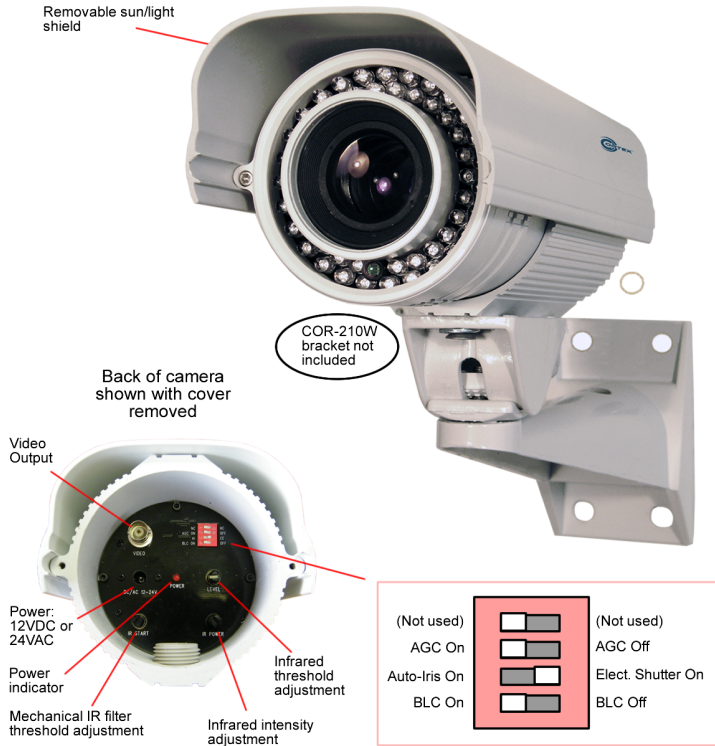

COR-640

LONG RANGE OUTDOOR BULLET w/ INFRARED VARIFOCAL LENS

Weatherproof Long Range Outdoor Camera

The COR-640 uses a premium quality 5-50mm varifocal lens to provide long range (manual) zoom capability and an array of 53 infrared LEDs that reach up to 120' or more on the darkest night. An auto-iris and a 1/3" Sony CCD video sensor with a digital processing chipset generates clear images in a wide range of light levels. An adjustable automatic mechanical IR filter helps keep images in focus, minimizing IR shift when switching from standard to infrared mode. All metal housing and removable sunshield. Bracket (model COR-210W) not included.

Radiant Infrared Subsystem

Easy-to-Access Varifocal Adjustment Rings

General Specifications

Video Sensor: 1/3" Sony HQ1 IR sensitive CCD
High Resolution: 540 lines
Effective Pixels: NTSC 768 x 494 (379K), PAL 752 x 582 (437K)
Built-in Digital Signal Processing
IR LED Array: 53 Units operating at 850nm wavelength
IR Range: 120' (36+ meters), depending on atmospheric conditions
Automatic Mechanical IR Filter
Photosensor Controlled IR
Light Level Sensitivity: 0.0 Lux w/IR on
Video Signal Synchronization: Internal
Video Signal Level: 1Vp-p, 75 Ohm impedance
Scanning System: 2:1 Interlace
Signal to Noise Ratio: >48dB
Auto-White Balance (AWB)
Auto-Gain Control with Super-Gain Control (AGC)
Backlight Compensation (BLC)
Electronic Shutter: Auto, 1/60 up to 1/100,000 sec.
Dual Power: 12VDC / 24VAC @ 950mA with IR on (nominal)

Physical Specifications

Dimensions:	Camera body, length - 8.75" (22.23cm) Camera body, width - 3.25" (8.26cm) Sunshield, top (longest dimension) - 10.75" (27.31cm) Sunshield, width - 4.13" (10.49cm)
Weight:	Camera - 3.4lbs (0.73kg)