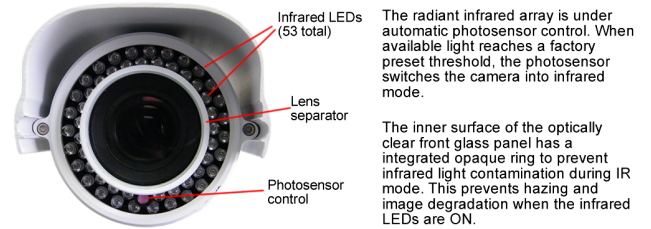

COR-640

LONG RANGE OUTDOOR BULLET w/ INFRARED VARIFOCAL LENS

Weatherproof Long Range Outdoor Camera

The COR-640 uses a premium quality 5-50mm varifocal lens to provide long range (manual) zoom capability and an array of 53 infrared LEDs that reach up to 120' or more on the darkest night. An auto-iris and a 1/3" Sony CCD video sensor with a digital processing chipset generates clear images in a wide range of light levels. An adjustable automatic mechanical IR filter helps keep images in focus, minimizing IR shift when switching from standard to infrared mode. All metal housing and removable sunshield. Bracket (model COR-210W) not included.

Radiant Infrared Subsystem

Easy-to-Access Varifocal Adjustment Rings

General Specifications

Video Sensor: 1/3" Sony HQ1 IR sensitive CCD
High Resolution: 540 lines
Effective Pixels: NTSC 768 x 494 (379K), PAL 752 x 582 (437K)
Built-in Digital Signal Processing
IR LED Array: 53 Units operating at 850nm wavelength
IR Range: 120' (36+ meters), depending on atmospheric conditions
Automatic Mechanical IR Filter
Photosensor Controlled IR
Light Level Sensitivity: 0.0 Lux w/IR on
Video Signal Synchronization: Internal
Video Signal Level: 1Vp-p, 75 Ohm impedance
Scanning System: 2:1 Interlace
Signal to Noise Ratio: >48dB
Auto-White Balance (AWB)
Auto-Gain Control with Super-Gain Control (AGC)
Backlight Compensation (BLC)
Electronic Shutter: Auto, 1/60 up to 1/100,000 sec.
Dual Power: 12VDC / 24VAC @ 950mA with IR on (nominal)

Physical Specifications

Dimensions:	Camera body, length - 8.75" (22.23cm) Camera body, width - 3.25" (8.26cm) Sunshield, top (longest dimension) - 10.75" (27.31cm) Sunshield, width - 4.13" (10.49cm)
Weight:	Camera - 3.4lbs (0.73kg)