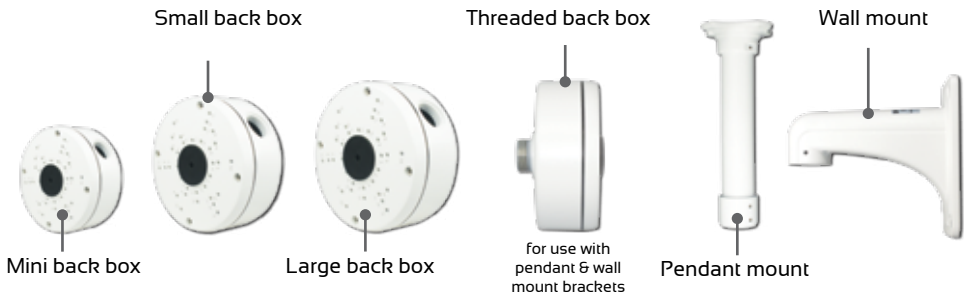

COR-H2TRF

5MP

5MP AHD FIXED BULLET

3.6mm wide angle lens
60ft infrared range
Premium metal housing

COR-H5BF

TOP PERFORMANCE APPS

5MP

5MP AHD VARIFOCAI TURRET

2.8-12mm varifocal lens
100ft infrared range
Premium heavy duty metal housing

COR-H588

solid aluminium construction
COR-IPBBM COR-IPBBS COR-IPBBL COR-IPBBLT COR-IPBBLP COR-IPBBLW

5-IN-1

4K AHD HYBRID DVRs WITH BONUS IP CHANNELS