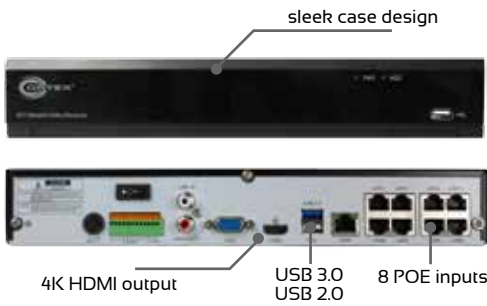

4K IP POE NVRS

8, 16 & 32 Channel NVRs
4K live view, 4K recording & 4K playback
4K HDMI output

COR-IPN8-P8LT
COR-IPN8-P8
COR-IPN16-P16

COR-IPN16-P16H4
COR-IPN32-P16H4

4K 32CH 32 POE NVR

32 Channel IP NVR 32 POE inputs
8 Hard drive bays + eSATA
4K HDMI output

COR-IPN32-P32H8