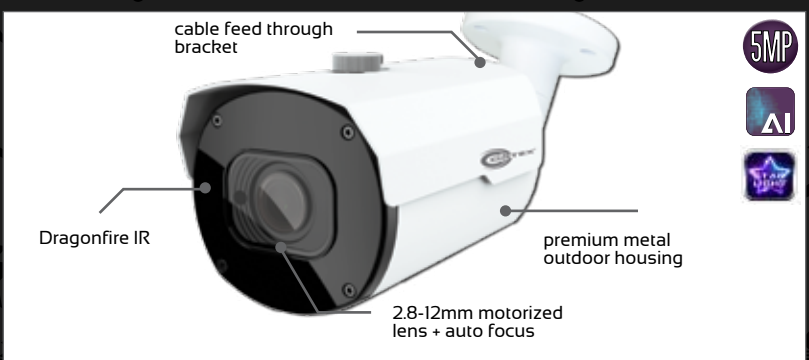

COR-IP5BFE

5MP IP FIXED TURRET

2.8mm wide angle lens
60ft infrared range
Audio recording with built-in microphone

COR-IP5TRFE
COR-IP5TRFEG

5MP IP 360° SONY CMOS PANORAMIC FISH-EYE

1.1mm panoramic fish-eye lens
Built-in microphone
30ft infrared range
Micro SD slot for on-board recording

COR-IP5FISH

5MP IP MOTORIZED VARIFOCAL DOME

2.8-12mm varifocal lens
80ft infrared range
Vandal dome style

COR-IP5DV

5MP IP MOTORIZED VARIFOCAL TURRET

2.8-12mm varifocal lens
150ft infrared range
2nd Gen AI with facial recognition

COR-IP5TRVA
COR-IP5TRVAG

5MP IP MOTORIZED VARIFOCAL BULLET

2.8-12mm motorized varifocal lens
150ft infrared range
2nd Gen AI with facial recognition

COR-IP5BVA

8MP IP MOTORIZED VARIFOCAL BULLET

2.8-12mm motorized varifocal lens
150ft infrared range
2nd Gen AI with facial recognition