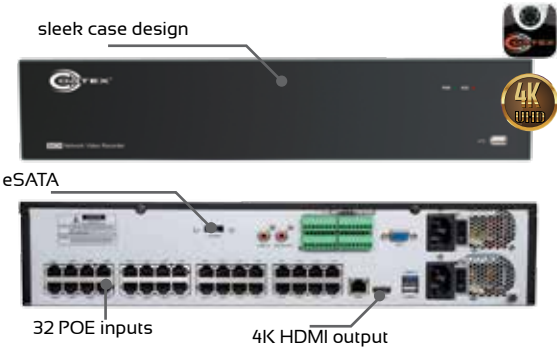

4K IP POE NVRS

8, 16 & 32 Channel NVRs
4K live view, 4K recording & 4K playback
4K HDMI output

COR-IPN8-P8LT
COR-IPN8-P8
COR-IPN16-P16

COR-IPN16-P16H4
COR-IPN32-P16H4

4K 32CH 32 POE NVR

32 Channel IP NVR 32 POE inputs
8 Hard drive bays + eSATA
4K HDMI output

COR-IPN32-P32H8