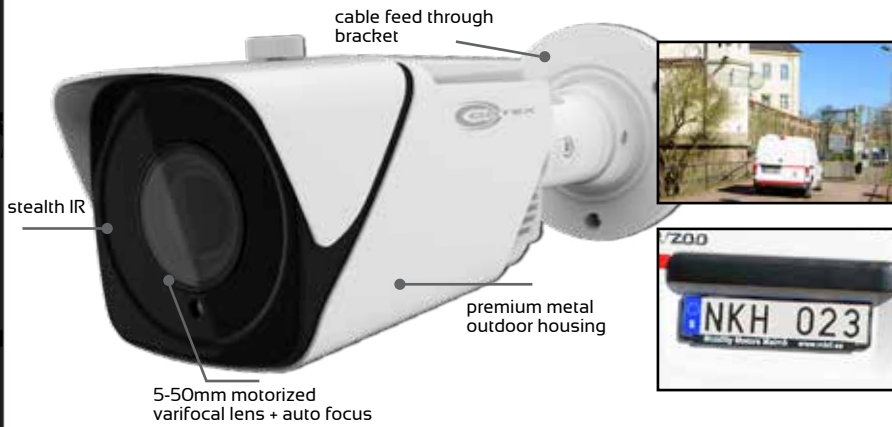

COR-IPN64-H8

4K IP POE NVRS

8, 16 & 32 Channel NVRs
4K live view, 4K recording & 4K playback
4K HDMI output

COR-IPN8-P8LT
COR-IPN8-P8
COR-IPN16-P16

COR-IPN16-P16H4
COR-IPN32-P16H4

4K 32CH 32 POE NVR

32 Channel IP NVR 32 POE inputs
8 Hard drive bays + eSATA
4K HDMI output

COR-IPN32-P32H8

5MP LONG RANGE LPR BULLET

5-50mm motorized varifocal lens
120ft infrared range
Low light technology

NEED LPR ANALYTICS? LET US QUOTE YOU!

COR-IP550LRA

5MP IP FIXED BULLET

2.8mm wide angle lens
60ft infrared range
Built-in microphone