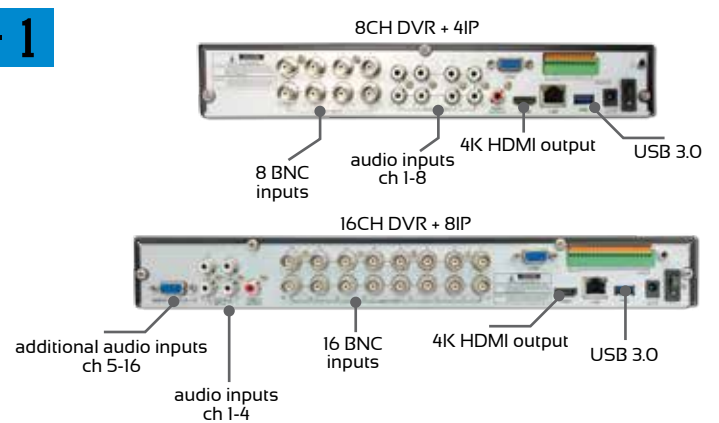

COR-H2TRF

5MP

5MP AHD FIXED BULLET

3.6mm wide angle lens
60ft infrared range
Premium metal housing

COR-H5BF

TOP PERFORMANCE APPS

5MP

5MP AHD VARIFOCAI TURRET

2.8-12mm varifocal lens
100ft infrared range
Premium heavy duty metal housing

COR-H588

solid aluminium construction
COR-IPBBM COR-IPBBS COR-IPBBL COR-IPBBLT COR-IPBBLP COR-IPBBLW

5-IN-1

4K AHD HYBRID DVRs WITH BONUS IP CHANNELS

5-in-1 hybrid DVR AHD / TVI / CVI / 960H + IP
Stunning 4K output via HDMI
Multi-channel playback

Analytics control
Cortex IQ mobile app
QR code plug n play setup

- COR-MD4LT COR-MD4
- COR-MD8LT COR-MD8
- COR-MD16LT COR-MD16