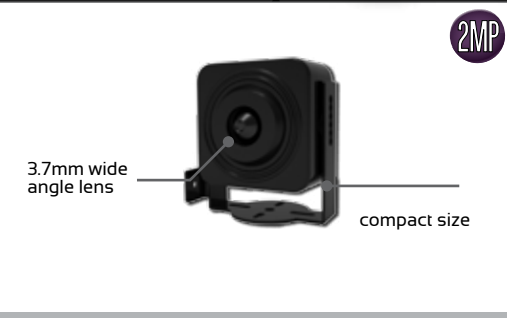

"Managing an IP system has never been easier."
- Jared A.

2MP IP FIXED MINI BULLET

3.6mm wide angle lens
60ft infrared range
Premium heavy duty metal housing

COR-IP2BM

2MP IP PINHOLE CAMERA

3.7mm conical pinhole lens
Compact size for covert recording
Metal housing