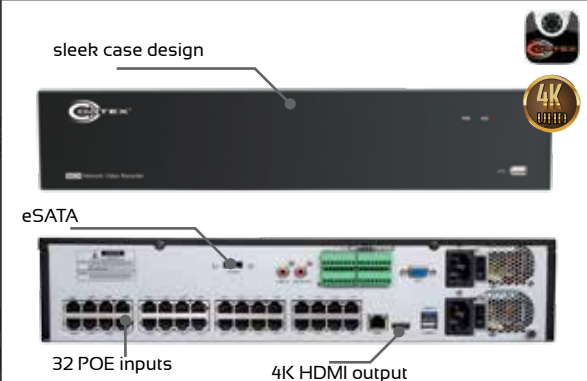

COR-IP5TRF

5MP IP FIXED BULLET

2.8mm wide angle lens
120ft infrared range
2nd Gen AI with facial recognition

COR-IP5BF

5MP 36X IP PAN TILT ZOOM

36x optical zoom
4.6mm-167mm zoom lens
Digital wide dynamic range

Auto-Tracking
360° continuous rotation
400-900ft infrared range

COR-IP5SPD36A

30X NON-AUTO TRACKING ALSO AVAILABLE (COR-IP5SPD30)

4K 64CH 32 POE NVR

64 Channel IP NVR 32 POE inputs
8 Hard drive bays + eSATA
4K HDMI output