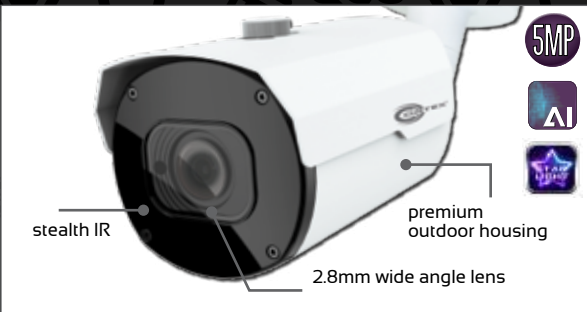

"Managing an IP system has never been easier."
- Jared A.

2MP IP FIXED MINI BULLET

3.6mm wide angle lens
60ft infrared range
Premium heavy duty metal housing

COR-IP2BM

2MP IP PINHOLE CAMERA

3.7mm conical pinhole lens
Compact size for covert recording
Metal housing

COR-IP2PH

5MP IP FIXED MINI DOME

2.8mm wide angle lens
30ft infrared range
Low profile metal housing

COR-IP5PE

DON'T FORGET THE CABLE!

Premium quality Cat5E & Cat6

5MP IP DRAGONFIRE TURRET

2.8mm 120° FOV super wide angle lens
100ft infrared range
2nd Gen AI

COR-IP5TRF

5MP IP FIXED BULLET

2.8mm wide angle lens
120ft infrared range
2nd Gen AI with facial recognition

COR-IP5BF

5MP 36X IP PAN TILT ZOOM

36x optical zoom
4.6mm-167mm zoom lens
Digital wide dynamic range