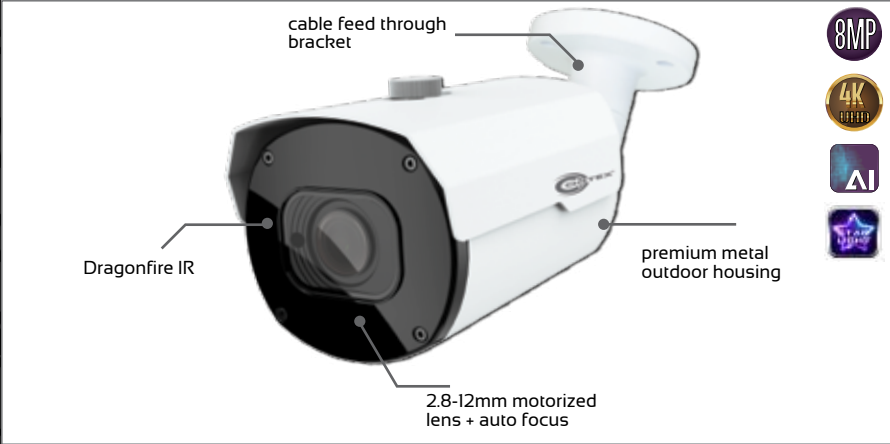

COR-IP5BFE

5MP IP FIXED TURRET

2.8mm wide angle lens
60ft infrared range
Audio recording with built-in microphone

COR-IP5TRFE
COR-IP5TRFEG

5MP IP 360° SONY CMOS PANORAMIC FISH-EYE

1.1mm panoramic fish-eye lens
Built-in microphone
30ft infrared range
Micro SD slot for on-board recording

COR-IP5FISH

5MP IP MOTORIZED VARIFOCAL DOME

2.8-12mm varifocal lens
80ft infrared range
Vandal dome style

COR-IP5DV

5MP IP MOTORIZED VARIFOCAL TURRET

2.8-12mm varifocal lens
150ft infrared range
2nd Gen AI with facial recognition

COR-IP5TRVA
COR-IP5TRVAG

5MP IP MOTORIZED VARIFOCAL BULLET

2.8-12mm motorized varifocal lens
150ft infrared range
2nd Gen AI with facial recognition

COR-IP5BVA

8MP IP MOTORIZED VARIFOCAL BULLET

2.8-12mm motorized varifocal lens
150ft infrared range
2nd Gen AI with facial recognition