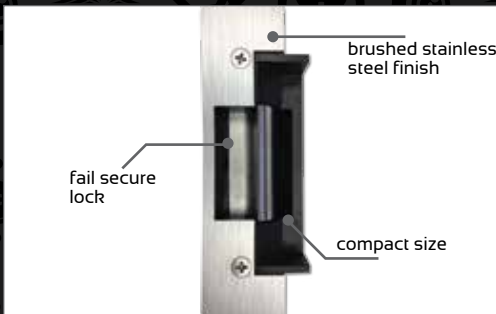

COR-ACC890KP

COR-ACC890BIO

IP addressable
Built-in relay
Zinc alloy construction

ELECTROMAGNETIC LOCKS

600lb & 1200lb options
Single or double
UL listed

COR-ACC300
COR-ACC1200

FAIL SECURE OR FAIL SAFE DOOR STRIKE

Locks with power loss
Fail safe option available (ACC130)
Brushed stainless steel faceplate

COR-ACC120
COR-ACC130

PUSH TO EXIT BUTTONS

Single pole N.O. N.C. contacts
Stainless steel faceplates
Illuminated