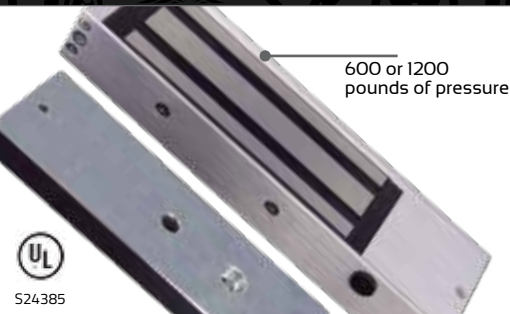

ELECTROMAGNETIC LOCKS

600lb & 1200lb options
Single or double
UL listed

COR-ACC300
COR-ACC1200