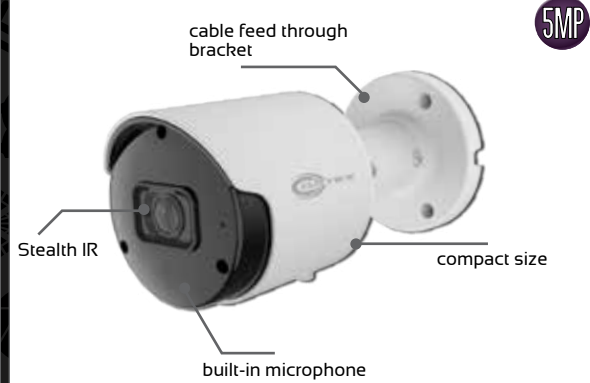

COR-IPN32-P32H8

5MP LONG RANGE LPR BULLET

5-50mm motorized varifocal lens
120ft infrared range
Low light technology

NEED LPR ANALYTICS? LET US QUOTE YOU!

COR-IP550LRA

5MP IP FIXED BULLET

2.8mm wide angle lens
60ft infrared range
Built-in microphone

COR-IP5BFE

5MP IP FIXED TURRET

2.8mm wide angle lens
60ft infrared range
Audio recording with built-in microphone

COR-IP5TRFE
COR-IP5TRFEG

5MP IP 360° SONY CMOS PANORAMIC FISH-EYE

1.1mm panoramic fish-eye lens
Built-in microphone
30ft infrared range
Micro SD slot for on-board recording