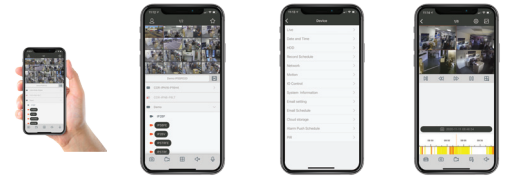

## 16 CHANNEL NETWORK VIDEO RECORDER with POE

### SPECIFICATIONS

Bandwidth	Max 168Mbps / 168Mbps
Inputs	16 Channel POE
IP Auto Detect	Cortex® Medallion Plug & Play
Compression	H.264 / H.265 High Efficiency
Multiplex Function	Simultaneous Live, Record, Remote Stream, Smart Phone Link
Recording Resolution	8MP(4K), 5MP, 3MP, 2MP(1080P), 1.3MP(960P), 1.0MP(720P)
Frame Rate	Full frame rate recording
Multi-channel Screen Display	Multi-split interchangeable and custom
Output Interfaces	1 HDMI , 1 VGA Simultaneous (up to 4K 2160p)
Display Resolution	1024x768, 1280x720, 1280x1024, 1440x900, 1920x1080 , 2560x1440, 3840x2160
Digital Zoom	Yes, mouse wheel scroll zoom
Analytics Support	Yes, depends on network camera options
Panoramic Dewarping	Yes, Supported fisheye models
Motorized Camera Support	Yes, Full motorized lens controls
IP Camera Image Controls	Yes, Full Support for Cortex® Medallion Network Cameras
Playback	Calendar, Smart search, Time warp screen shots , VCA Search
Backup	Local and remote backup with clip maker
Alarm IO	4 Alarm In / 1 Alarm Out
Audio Out	RCA Audio Out and HDMI Out

### FEATURES

- Modern Intuitive GUI
- Simultaneous HDMI and VGA Output
- Panoramic Dewarping Support
- Intelligent Analytics Setup
- 128 Channel CMS
- Quick QR Code Plug and Play
- Multiplex Functionality
- 4K in and 4K out