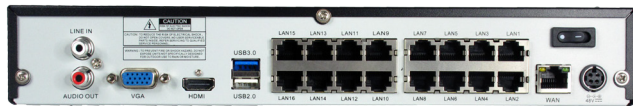

## 16 CHANNEL NETWORK VIDEO RECORDER with POE

### SPECIFICATIONS

Bandwidth	Max 168Mbps / 168Mbps
Inputs	16 Channel POE
IP Auto Detect	Cortex® Medallion Plug & Play
Compression	H.264 / H.265 High Efficiency
Multiplex Function	Simultaneous Live, Record, Remote Stream, Smart Phone Link
Recording Resolution	8MP(4K), 5MP, 3MP, 2MP(1080P), 1.3MP(960P), 1.0MP(720P)
Frame Rate	Full frame rate recording
Multi-channel Screen Display	Multi-split interchangeable and custom
Output Interfaces	1 HDMI , 1 VGA Simultaneous (up to 4K 2160p)
Display Resolution	1024x768, 1280x720, 1280x1024, 1440x900, 1920x1080 , 2560x1440, 3840x2160
Digital Zoom	Yes, mouse wheel scroll zoom
Analytics Support	Yes, depends on network camera options
Panoramic Dewarping	Yes, Supported fisheye models
Motorized Camera Support	Yes, Full motorized lens controls
IP Camera Image Controls	Yes, Full Support for Cortex® Medallion Network Cameras
Playback	Calendar, Smart search, Time warp screen shots , VCA Search
Backup	Local and remote backup with clip maker
Alarm IO	4 Alarm In / 1 Alarm Out
Audio Out	RCA Audio Out and HDMI Out

### FEATURES

- Modern Intuitive GUI
- Simultaneous HDMI and VGA Output
- Panoramic Dewarping Support
- Intelligent Analytics Setup
- 128 Channel CMS
- Quick QR Code Plug and Play
- Multiplex Functionality
- 4K in and 4K out