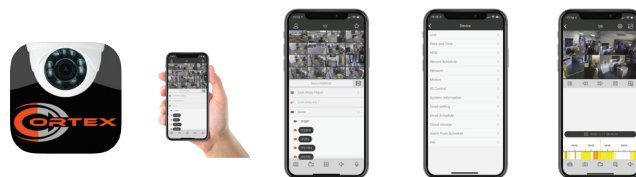

KEY FEATURES

- 3MP AHD DVR
- 4CH audio inputs
- H.264 Video Compression
- Continuous / Manual / Motion recording mode
- 2 SATA HDD, up to 16TB storage
- 32 BNC inputs + 8 IP CH (via network)

The Cortex Medallion Series Hybrid DVRs provide the best user experience for a fantastic value. Its the ideal solution for commercial or residential projects that combine legacy and future proof technologies. By engineering a DVR that provides durable, long lasting performance, Cortex has raised the bar for video surveillance once again. These models are a perfect fit for every install and give the owner 3MP CCTV capability plus IP expansion.

SPECIFICATIONS

Video Compression	H.264
Video System	NTSC / PAL
Operation System	Linux (embedded)
Analog video-input /out	32CH inputs / VGA and HDMI output
IP Video Input	8ch
Composite Video Input	up to 32ch
Audio input /output	4CH inputs /1CH output (RCA)
DISPLAY	
Resolution	Analog : 3MP(18fps) 1080P/720P/960H IP : 4MP/3MP1080P/720P
Feature	1 / 4 / 6 / 8 / 9 / 10 / 13 / 14 / 16 / 17 / 19 / 22 / 25 / 32 / 36 / 49 / S.E.Q.
RECORD	
Resolution	Analog : 3MP/1080P/720P/960H IP : 4MP/3MP1080P/720P
Speed	Analog : 3MP:8fps(each ch) 1080P:PAL:15fps(each ch) 720P:PAL:25fps(each ch)/ NTSC::30fps(each ch) 960H:PAL:25fps(each ch)/ NTSC::30ps(each ch) IP : PAL:25fps(each ch)/NTSC: 30fps (each ch)
IP-Recording Bandwidth (Maximum input Bandwidth)	32Mbps
Maximum output Bandwidth	128Mbps
Recording Mode	Continuous / Manual / Motion detection
Synchronous Playback	16CH
Network Type	Lan - DHCP / and DDNS
HDD interface	2 SATA HDDs, up to 16TB